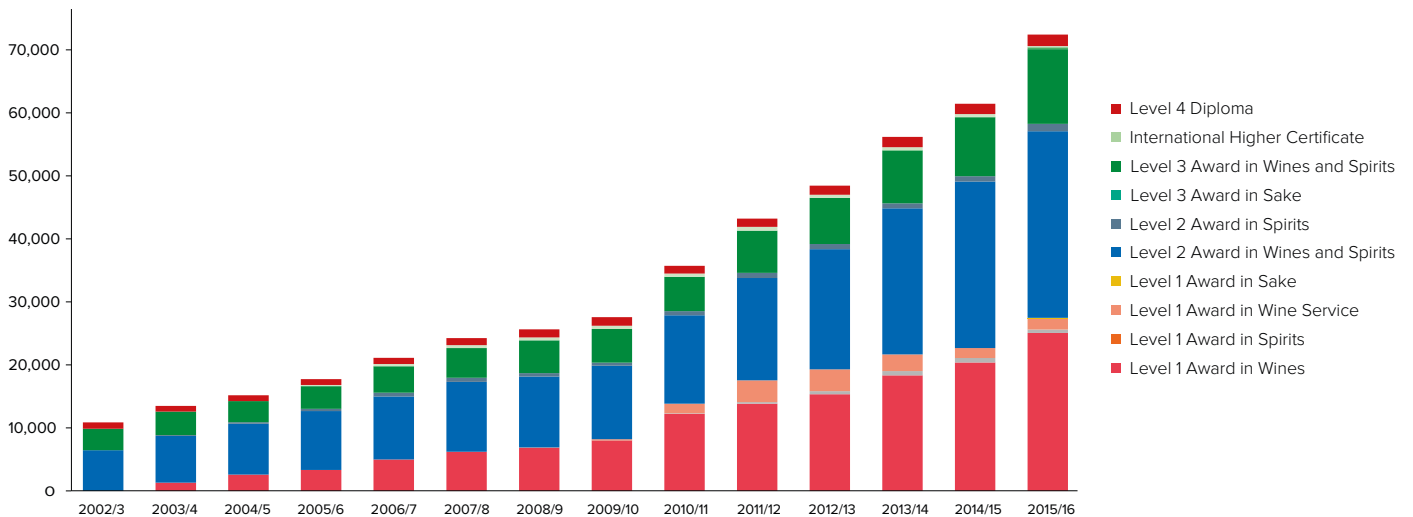

Continued growth – number of candidates taking WSET qualifications by academic year